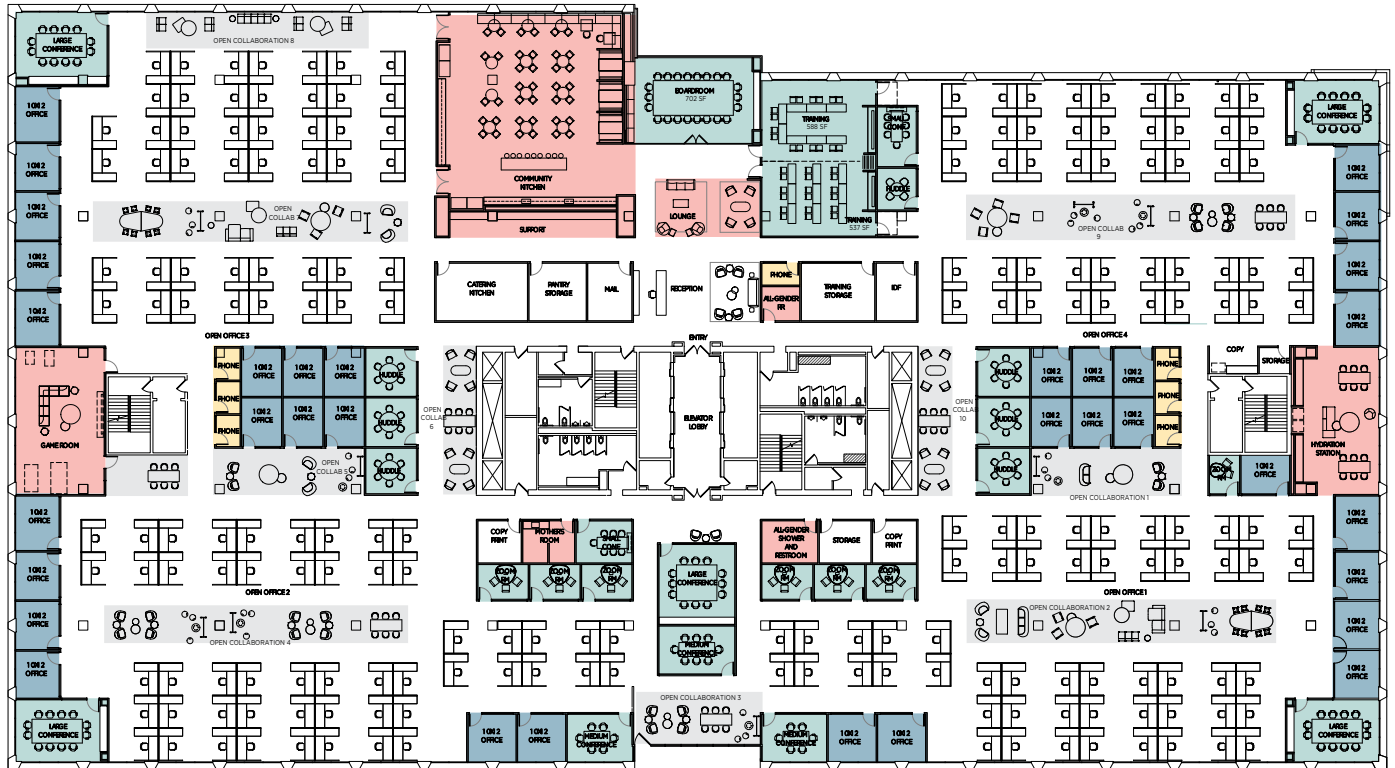

# 360 THIRD

Suite 300 | ±68,286 RSF

- Office Amenities
- Conference Rooms
- Offices
- Phone Rooms
- Open Collaboration