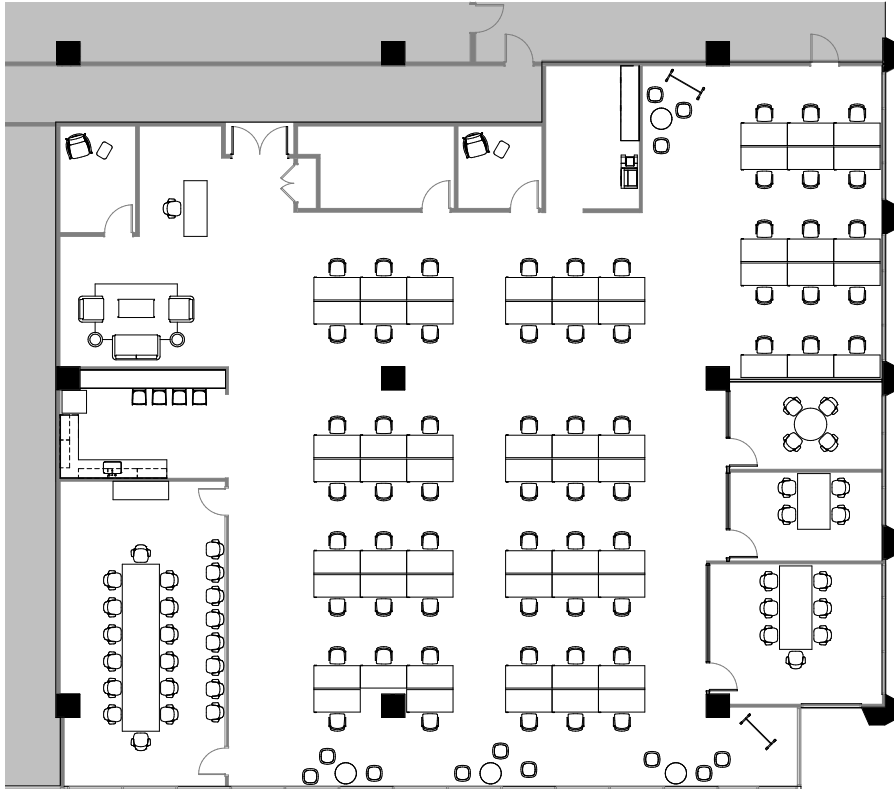

360 THIRD

Suite 103 | ±7,579 RSF

*Hypothetical plan - furniture potentially available

SLEEK CREATIVE BUILDOUT

- Suite 103: **±7,579 RSF**
- **Available December 2023**
- 4 conference rooms
- 2 phone rooms
- 1 IT/storage room
- 1 copy/print room
- Kitchen/break area
- Room for 62 workstations