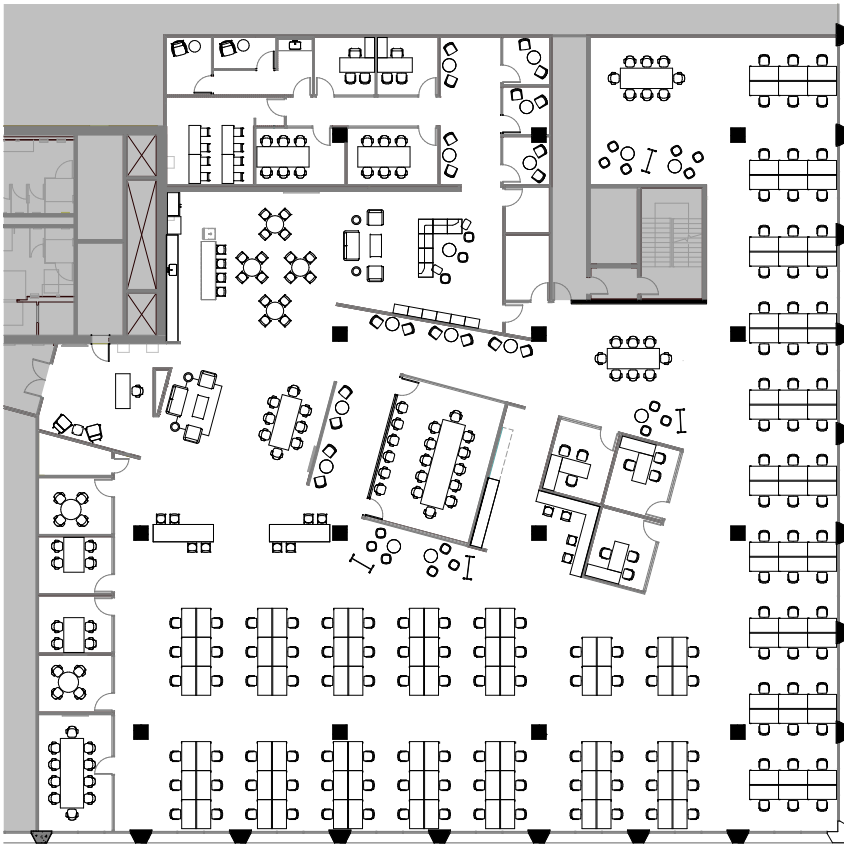

360 THIRD

Suite 400 | ±21,497 RSF

*Hypothetical plan - furniture potentially available

SLEEK CREATIVE BUILDOUT

- Suite 400: ±21,497 RSF
- Available January 2023
- Exposed ceilings and polished concrete throughout
- 8 conference rooms
- 3 phone rooms
- 5 offices
- Large kitchen/break area with collaborative lounge seating
- Room for 140+ desks (potentially available)