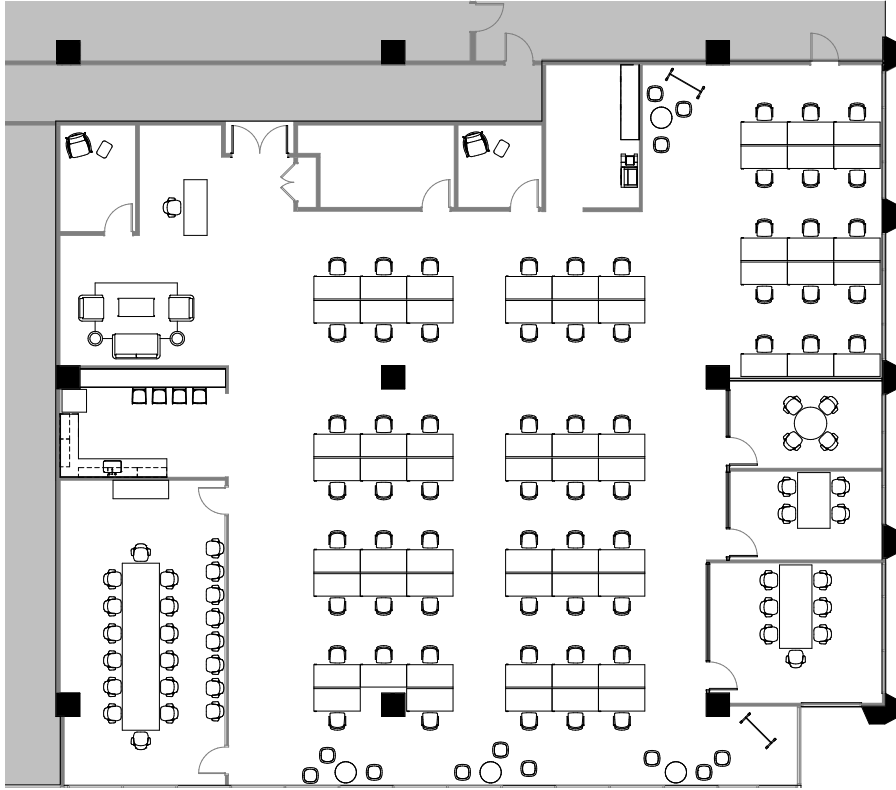

# 360 THIRD

Suite 103 | ±7,579 RSF

\*Hypothetical plan - furniture potentially available

## SLEEK CREATIVE BUILDOUT

- Suite 103: **±7,579 RSF**
- **Available December 2023**
- 4 conference rooms
- 2 phone rooms
- 1 IT/storage room
- 1 copy/print room
- Kitchen/break area
- Room for 62 workstations